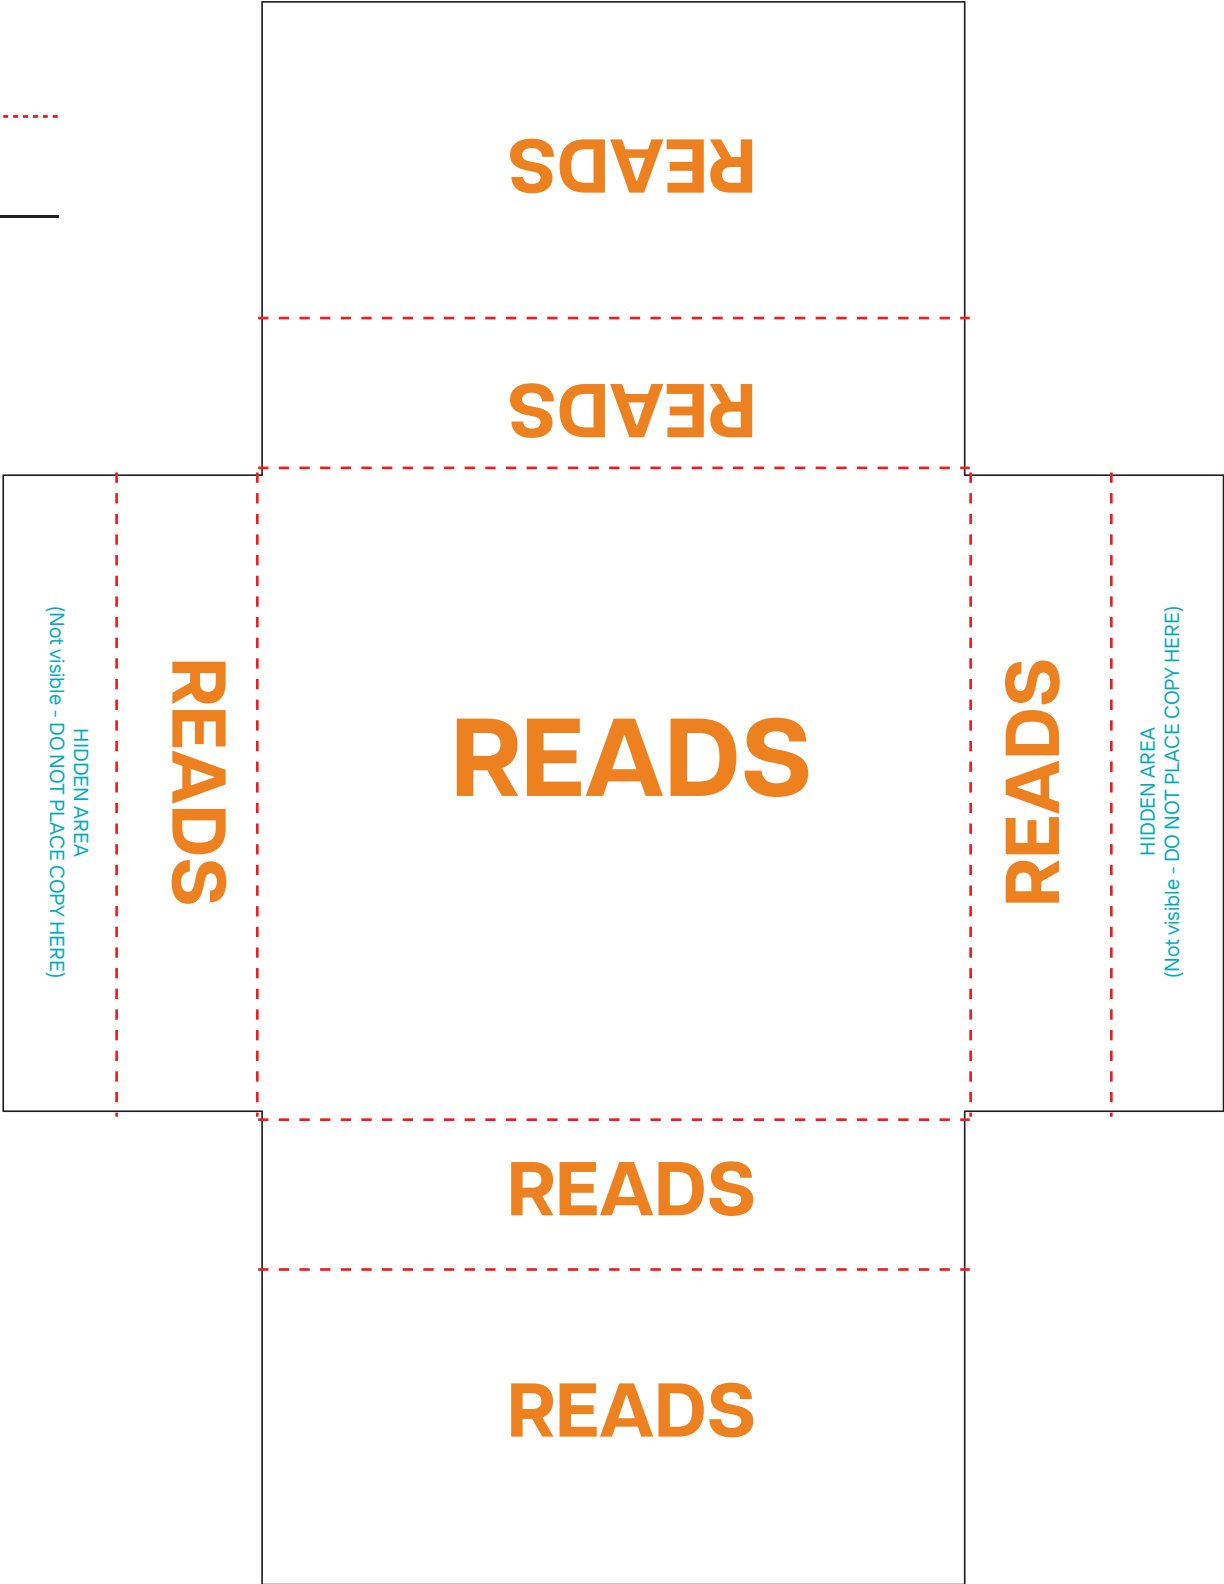

MAILER BOX

CREASE

CUT

OUTSIDE VIEW

NOTE: TEXT SHOWS
ART ORIENTATION

INSIDE VIEW

NOTE: TEXT SHOWS
ART ORIENTATION

SHIPPER BOX

OUTSIDE VIEW

CREASE

CUT

NOTE: TEXT SHOWS
ART ORIENTATION

GABLE BOX

OUTSIDE VIEW

NOTE: TEXT SHOWS
ART ORIENTATION

CREASE

CUT

RETAIL BOX

CREASE

CUT

OUTSIDE VIEW

NOTE: TEXT SHOWS
ART ORIENTATION

LITERATURE MAILER

OUTSIDE VIEW

NOTE: TEXT SHOWS ART ORIENTATION

CREASE

CUT

SQUARE TUBE MAILER

OUTSIDE VIEW

NOTE: TEXT SHOWS ART ORIENTATION

CREASE

CUT