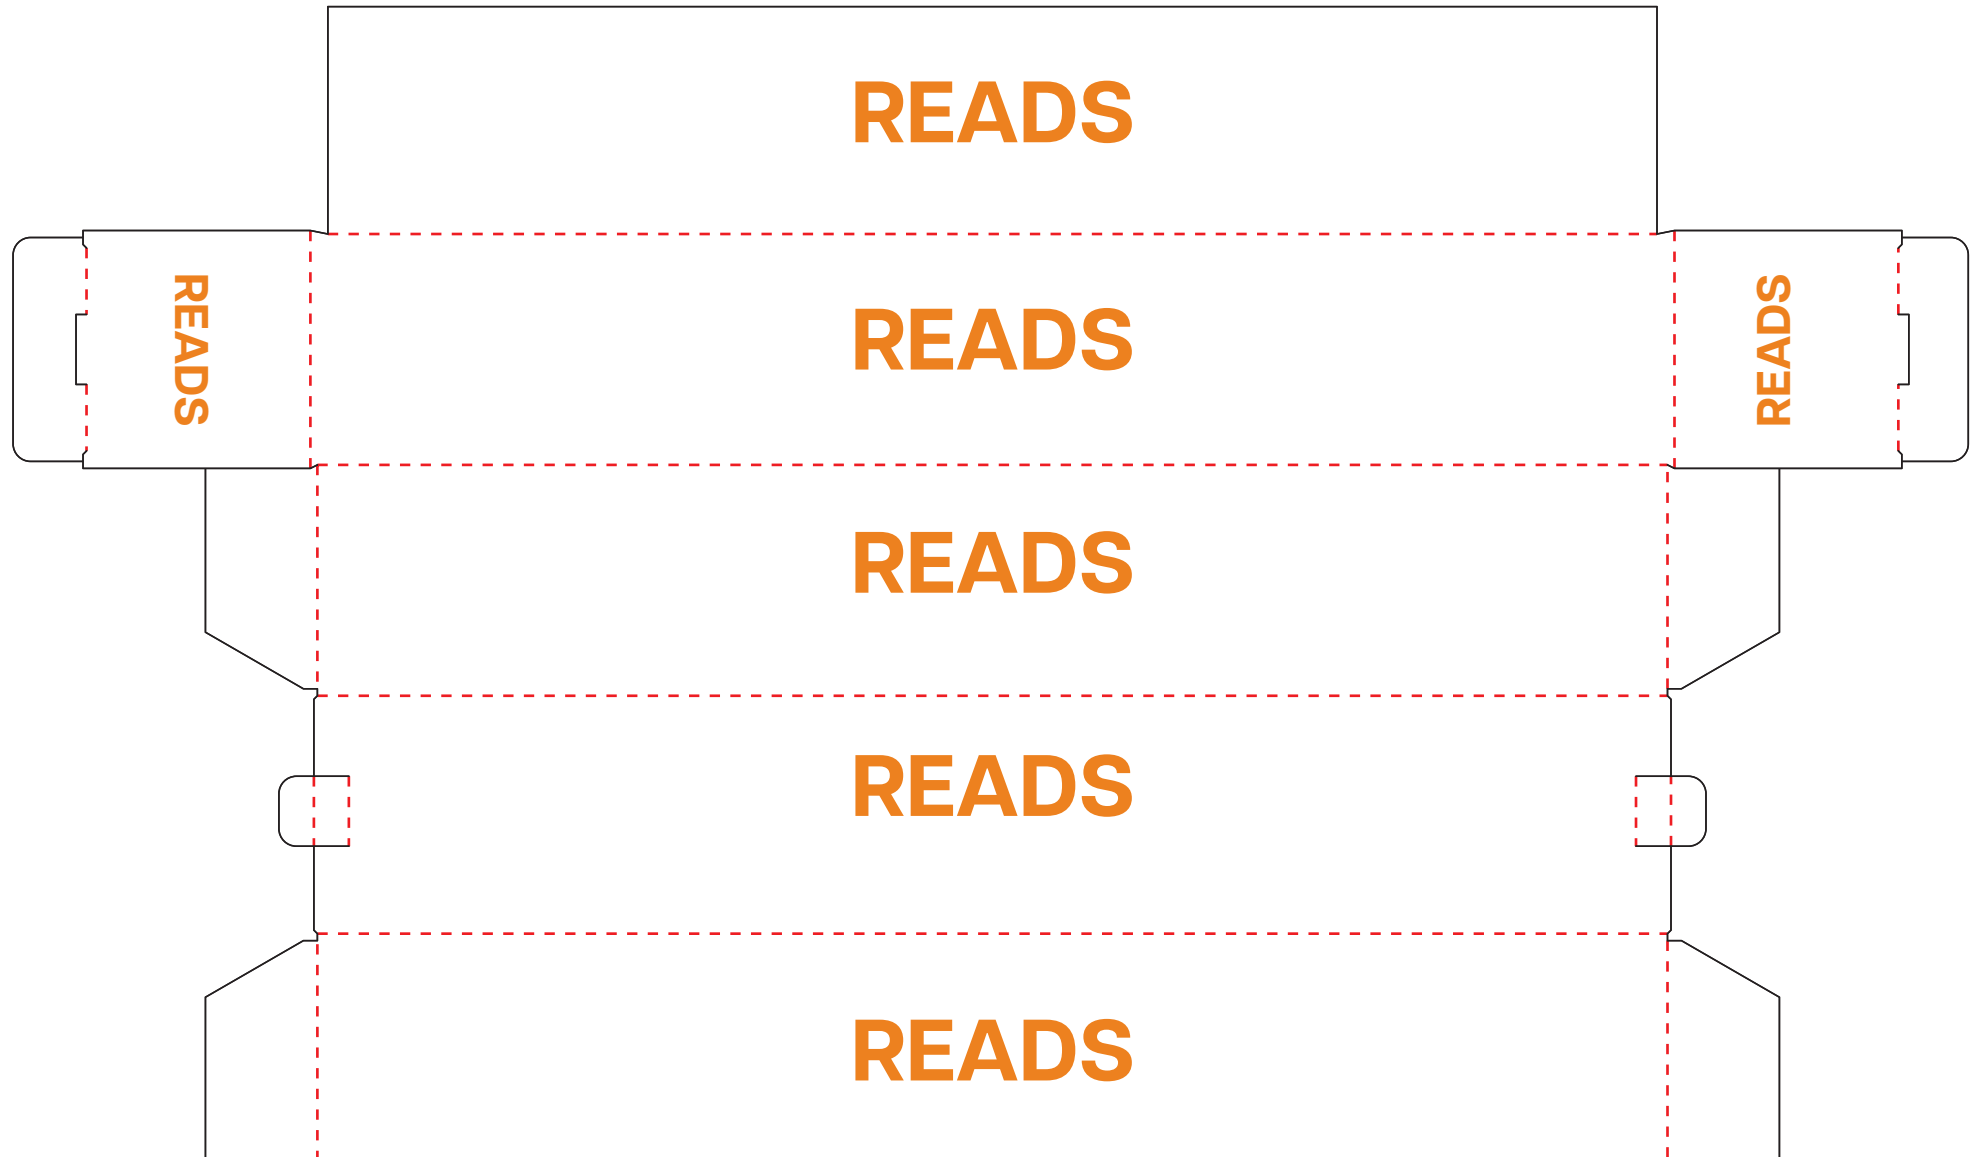

MAILER BOX

CREASE

CUT

OUTSIDE VIEW

NOTE: TEXT SHOWS
ART ORIENTATION

INSIDE VIEW

NOTE: TEXT SHOWS
ART ORIENTATION

SHIPPER BOX

OUTSIDE VIEW

CREASE

CUT

NOTE: TEXT SHOWS
ART ORIENTATION

GABLE BOX

OUTSIDE VIEW

NOTE: TEXT SHOWS
ART ORIENTATION

CREASE

NOTE: TEXT SHOWS ART ORIENTATION

CREASE

CUT

SQUARE TUBE MAILER

OUTSIDE VIEW

NOTE: TEXT SHOWS ART ORIENTATION

CREASE

CUT

TRIANGLE TUBE MAILER

OUTSIDE VIEW

NOTE: TEXT SHOWS
ART ORIENTATION

CREASE

CUT