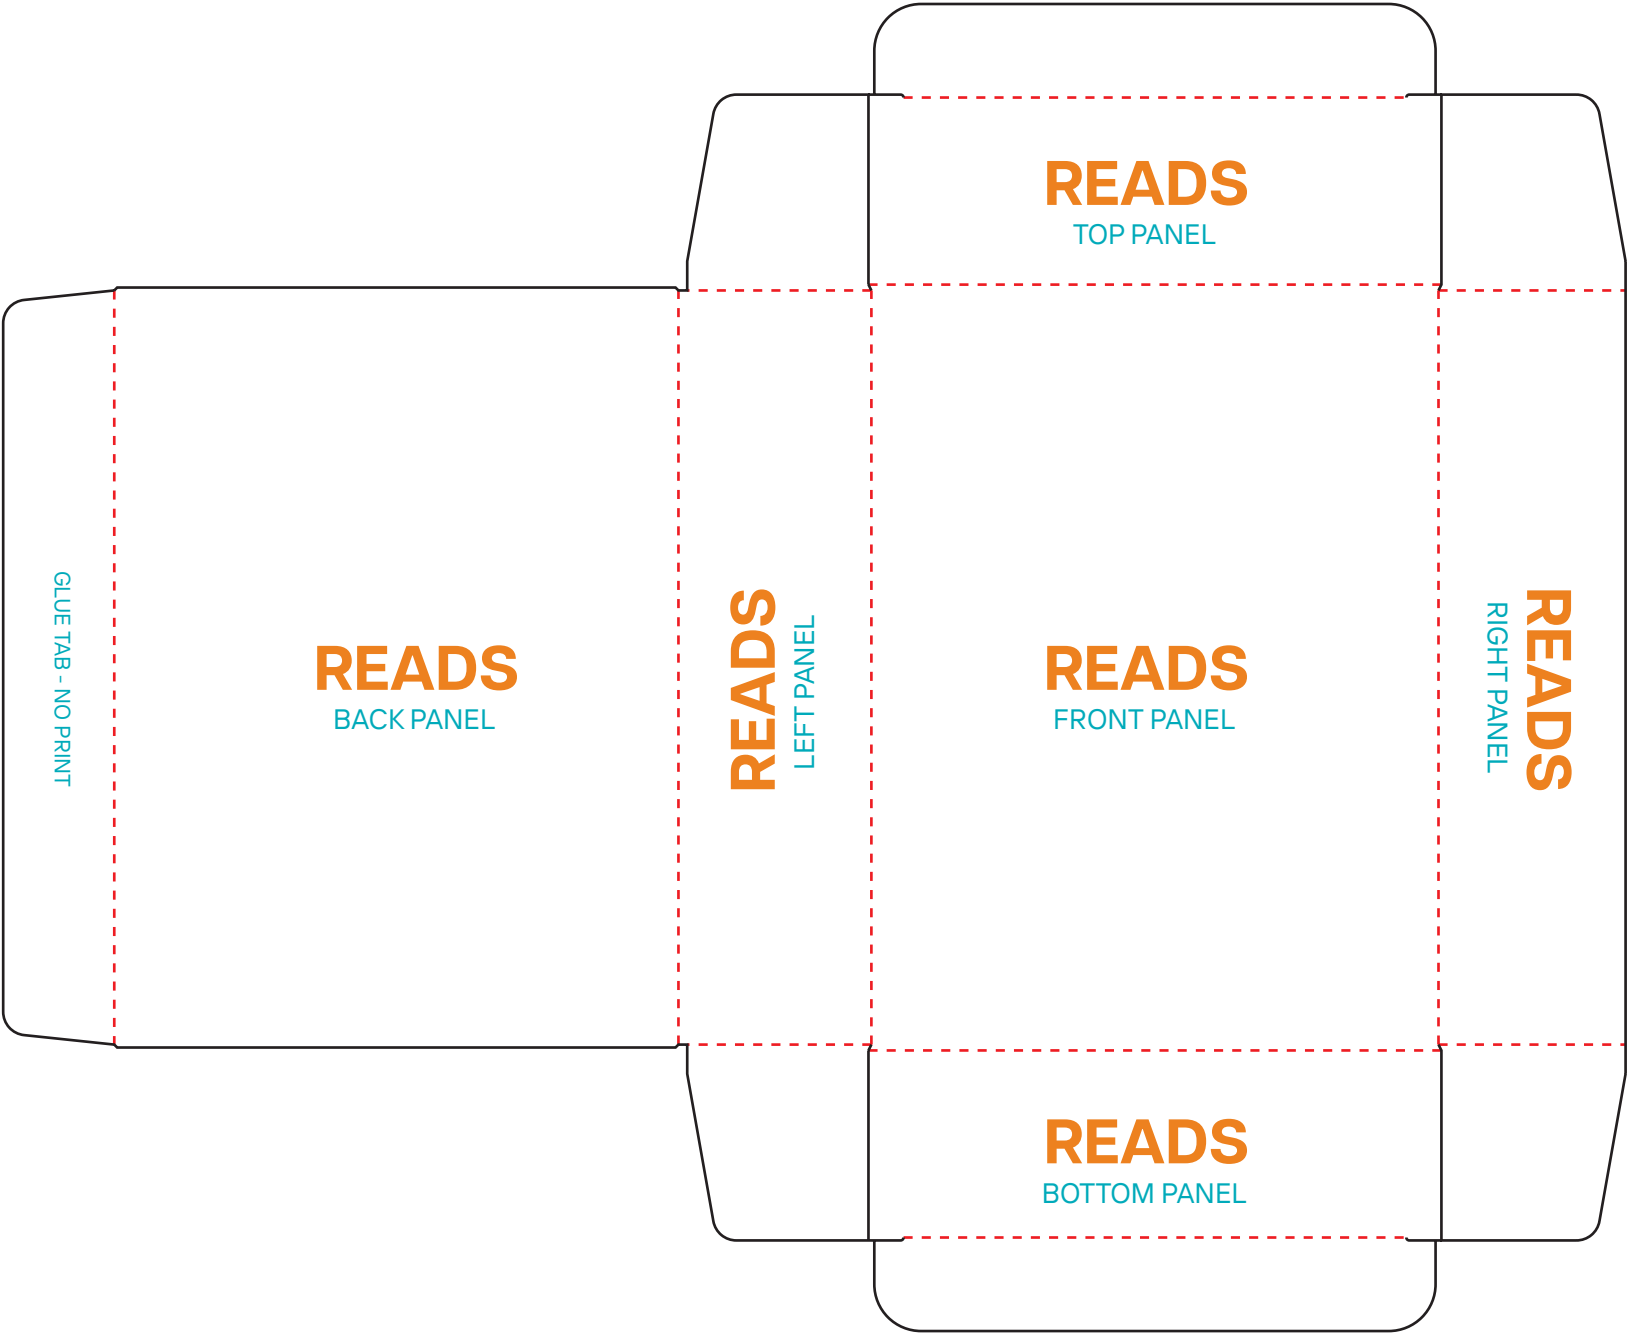

MAILER BOX

CREASE

CUT

OUTSIDE VIEW

NOTE: TEXT SHOWS
ART ORIENTATION

INSIDE VIEW

NOTE: TEXT SHOWS
ART ORIENTATION

SHIPPER BOX

CUT

RETAIL BOX

CREASE

CUT

OUTSIDE VIEW

NOTE: TEXT SHOWS
ART ORIENTATION

LITERATURE MAILER

OUTSIDE VIEW

NOTE: TEXT SHOWS ART ORIENTATION

CREASE

CUT

SQUARE TUBE MAILER

OUTSIDE VIEW

NOTE: TEXT SHOWS ART ORIENTATION

CREASE

CUT

TRIANGLE TUBE MAILER

OUTSIDE VIEW

NOTE: TEXT SHOWS
ART ORIENTATION

CREASE

CUT