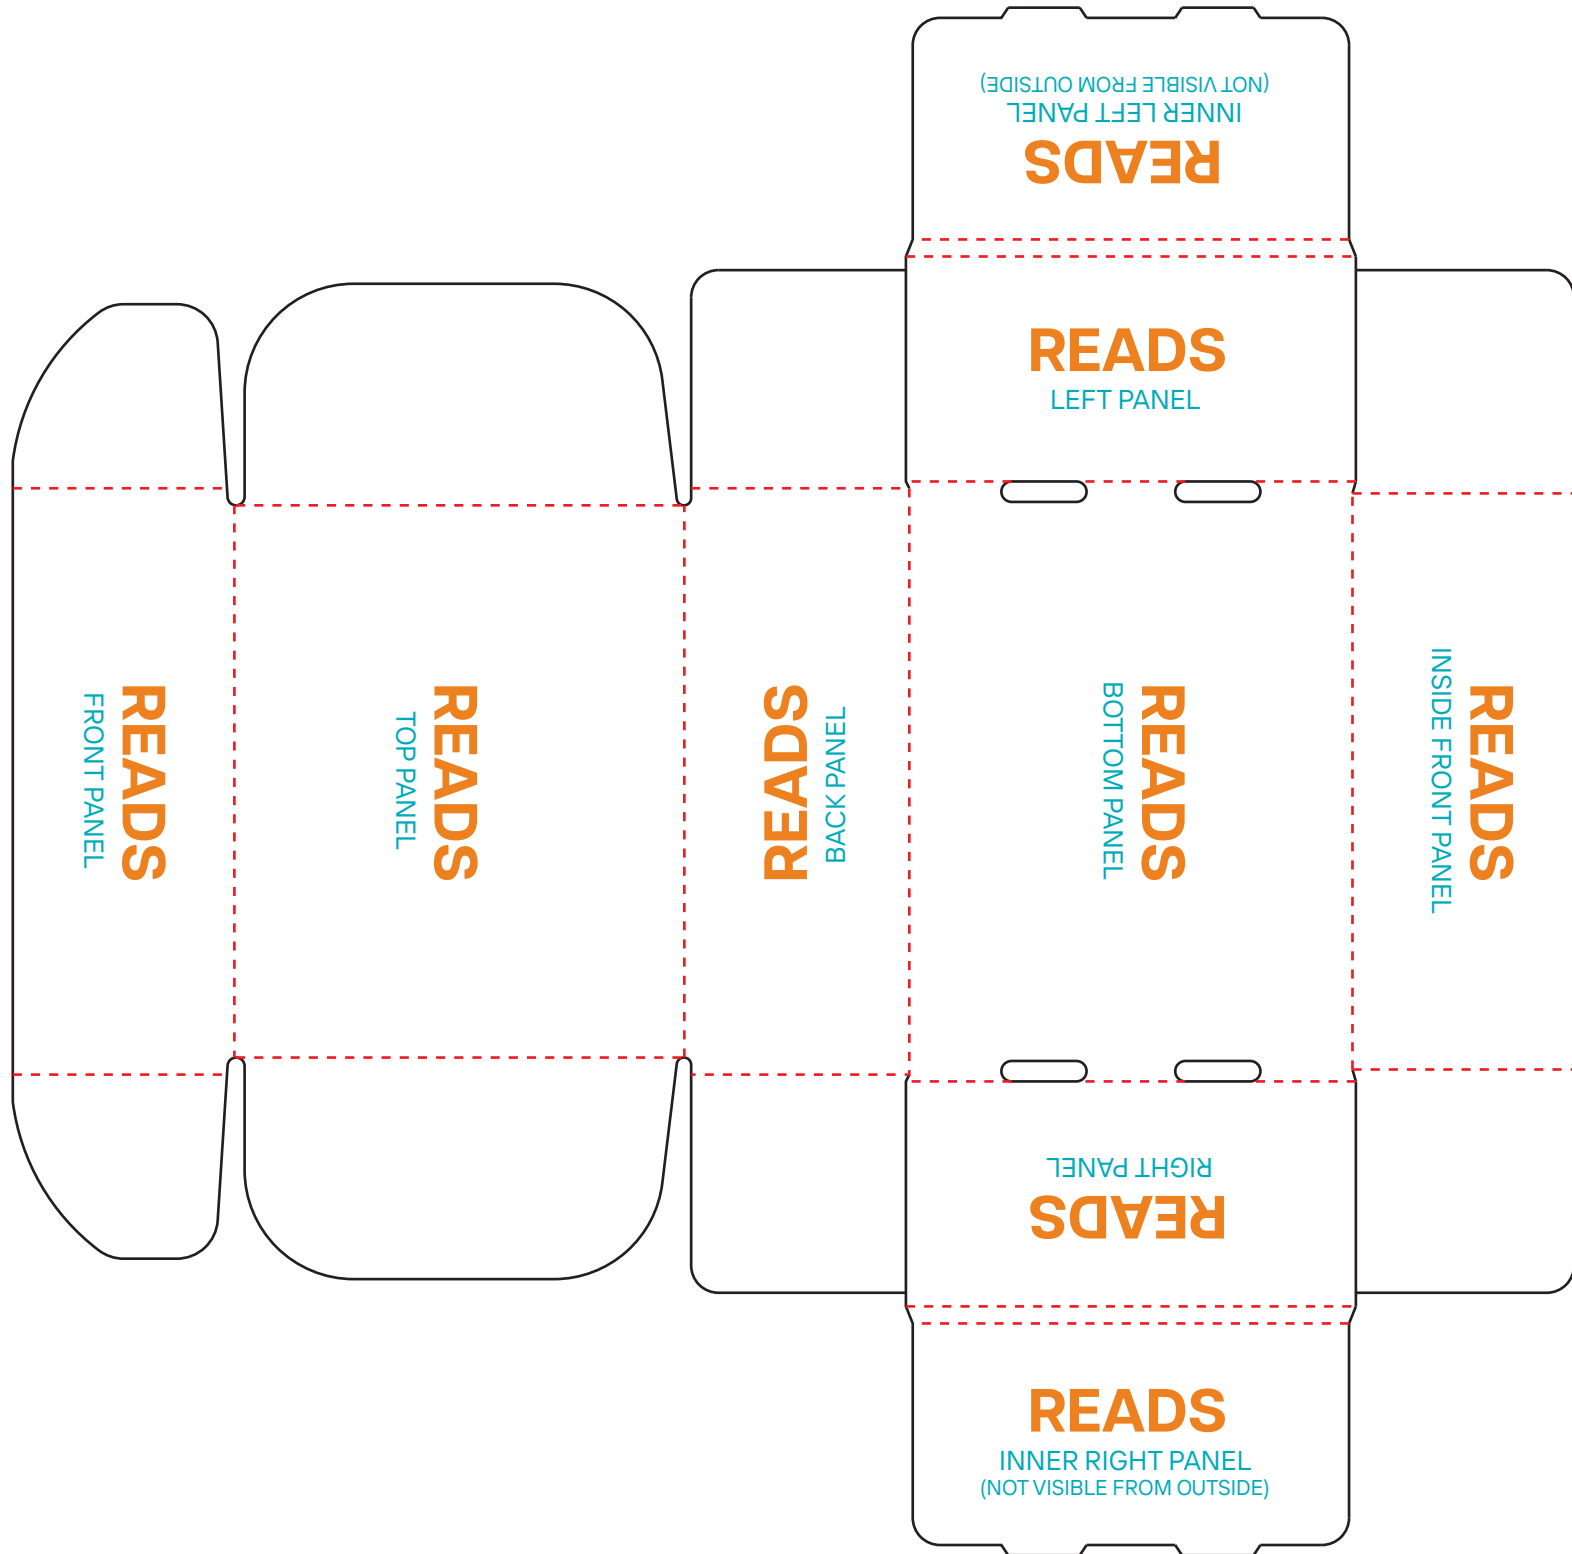

MAILER BOX

CREASE

CUT

OUTSIDE VIEW

NOTE: TEXT SHOWS
ART ORIENTATION

INSIDE VIEW

NOTE: TEXT SHOWS
ART ORIENTATION

SHIPPER BOX

OUTSIDE VIEW

CREASE

CUT

NOTE: TEXT SHOWS
ART ORIENTATION

GABLE BOX

OUTSIDE VIEW

NOTE: TEXT SHOWS
ART ORIENTATION

CREASE

NOTE: TEXT SHOWS ART ORIENTATION

CREASE

CUT

SQUARE TUBE MAILER

OUTSIDE VIEW

NOTE: TEXT SHOWS ART ORIENTATION

CREASE

CUT

TRIANGLE TUBE MAILER

OUTSIDE VIEW

NOTE: TEXT SHOWS
ART ORIENTATION

CREASE

CUT