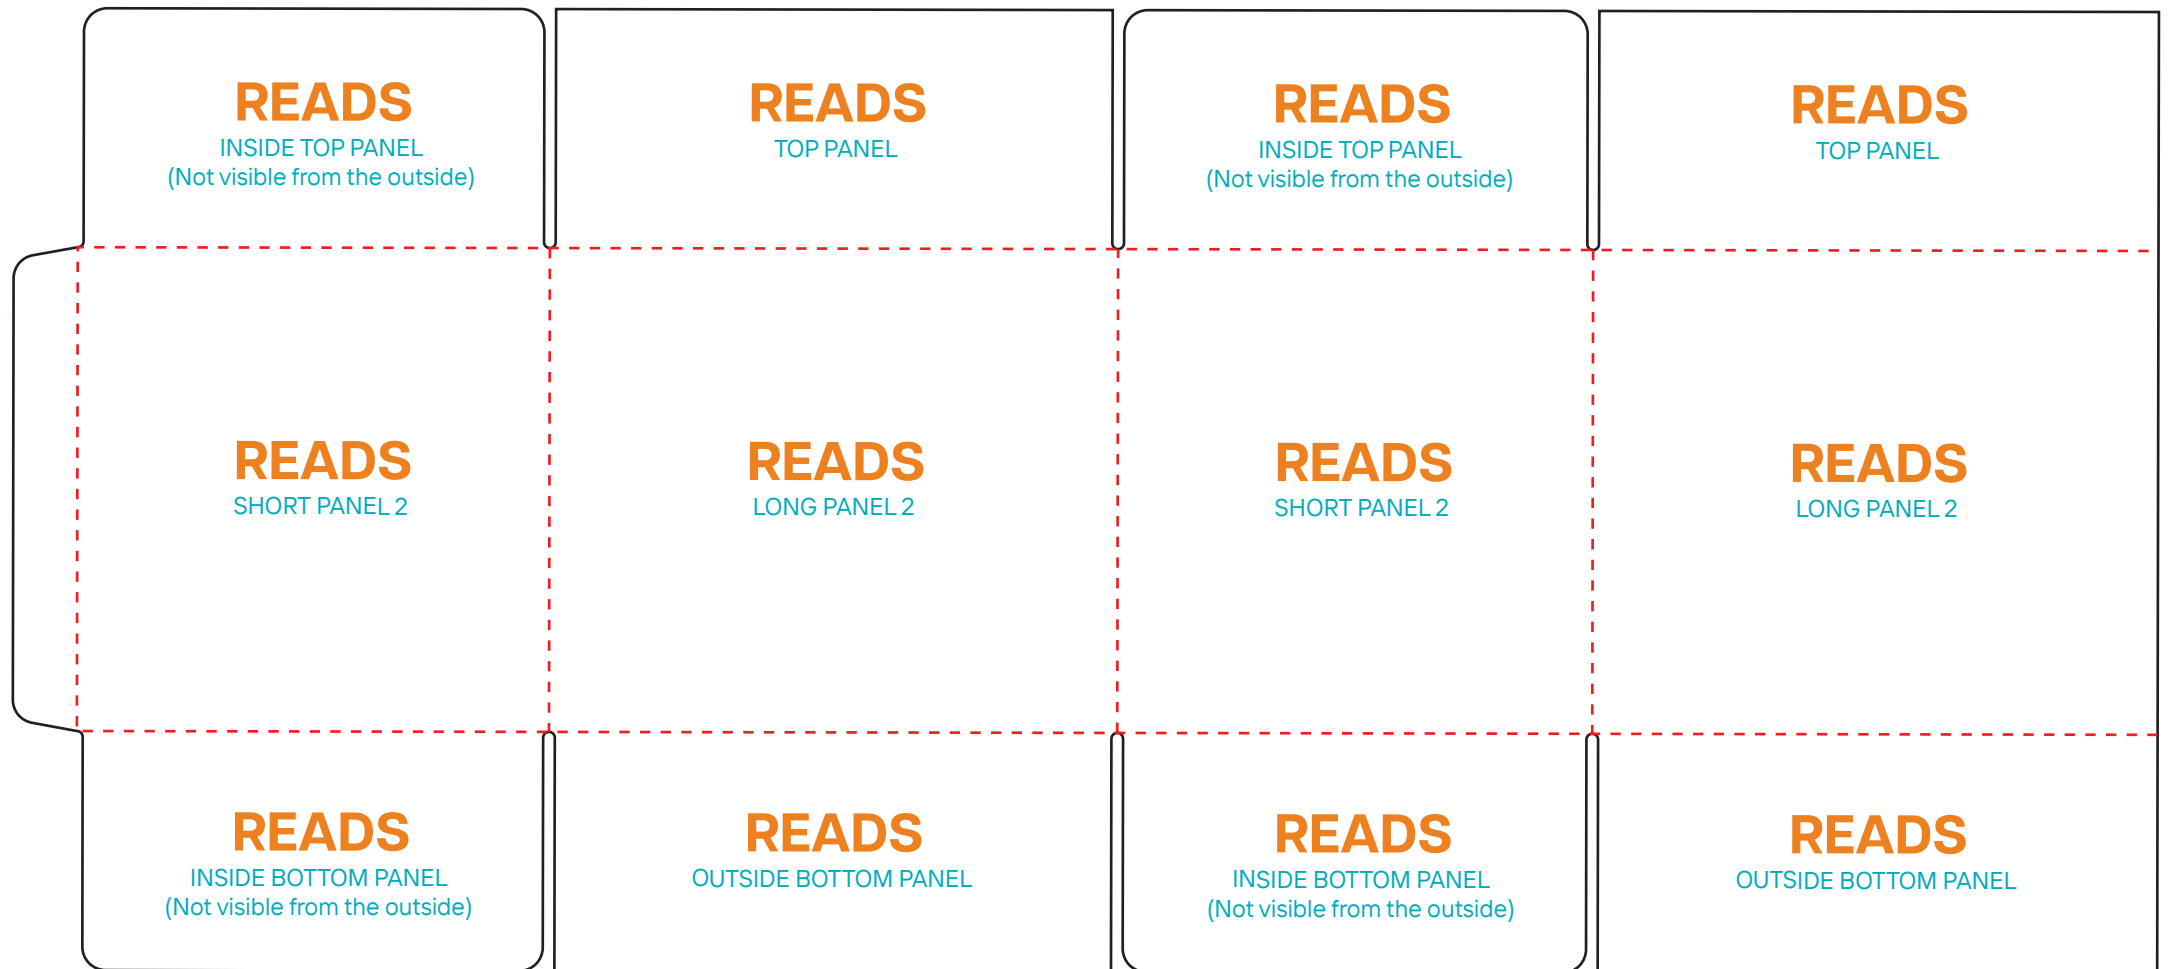

MAILER BOX

CREASE

CUT

OUTSIDE VIEW

NOTE: TEXT SHOWS
ART ORIENTATION

INSIDE VIEW

NOTE: TEXT SHOWS
ART ORIENTATION

SHIPPER BOX

OUTSIDE VIEW

CREASE

CUT

NOTE: TEXT SHOWS
ART ORIENTATION

GABLE BOX

OUTSIDE VIEW

NOTE: TEXT SHOWS
ART ORIENTATION

CREASE

NOTE: TEXT SHOWS ART ORIENTATION

CREASE

CUT

SQUARE TUBE MAILER

OUTSIDE VIEW

NOTE: TEXT SHOWS ART ORIENTATION

CREASE

CUT

TRIANGLE TUBE MAILER

OUTSIDE VIEW

NOTE: TEXT SHOWS
ART ORIENTATION

CREASE

CUT