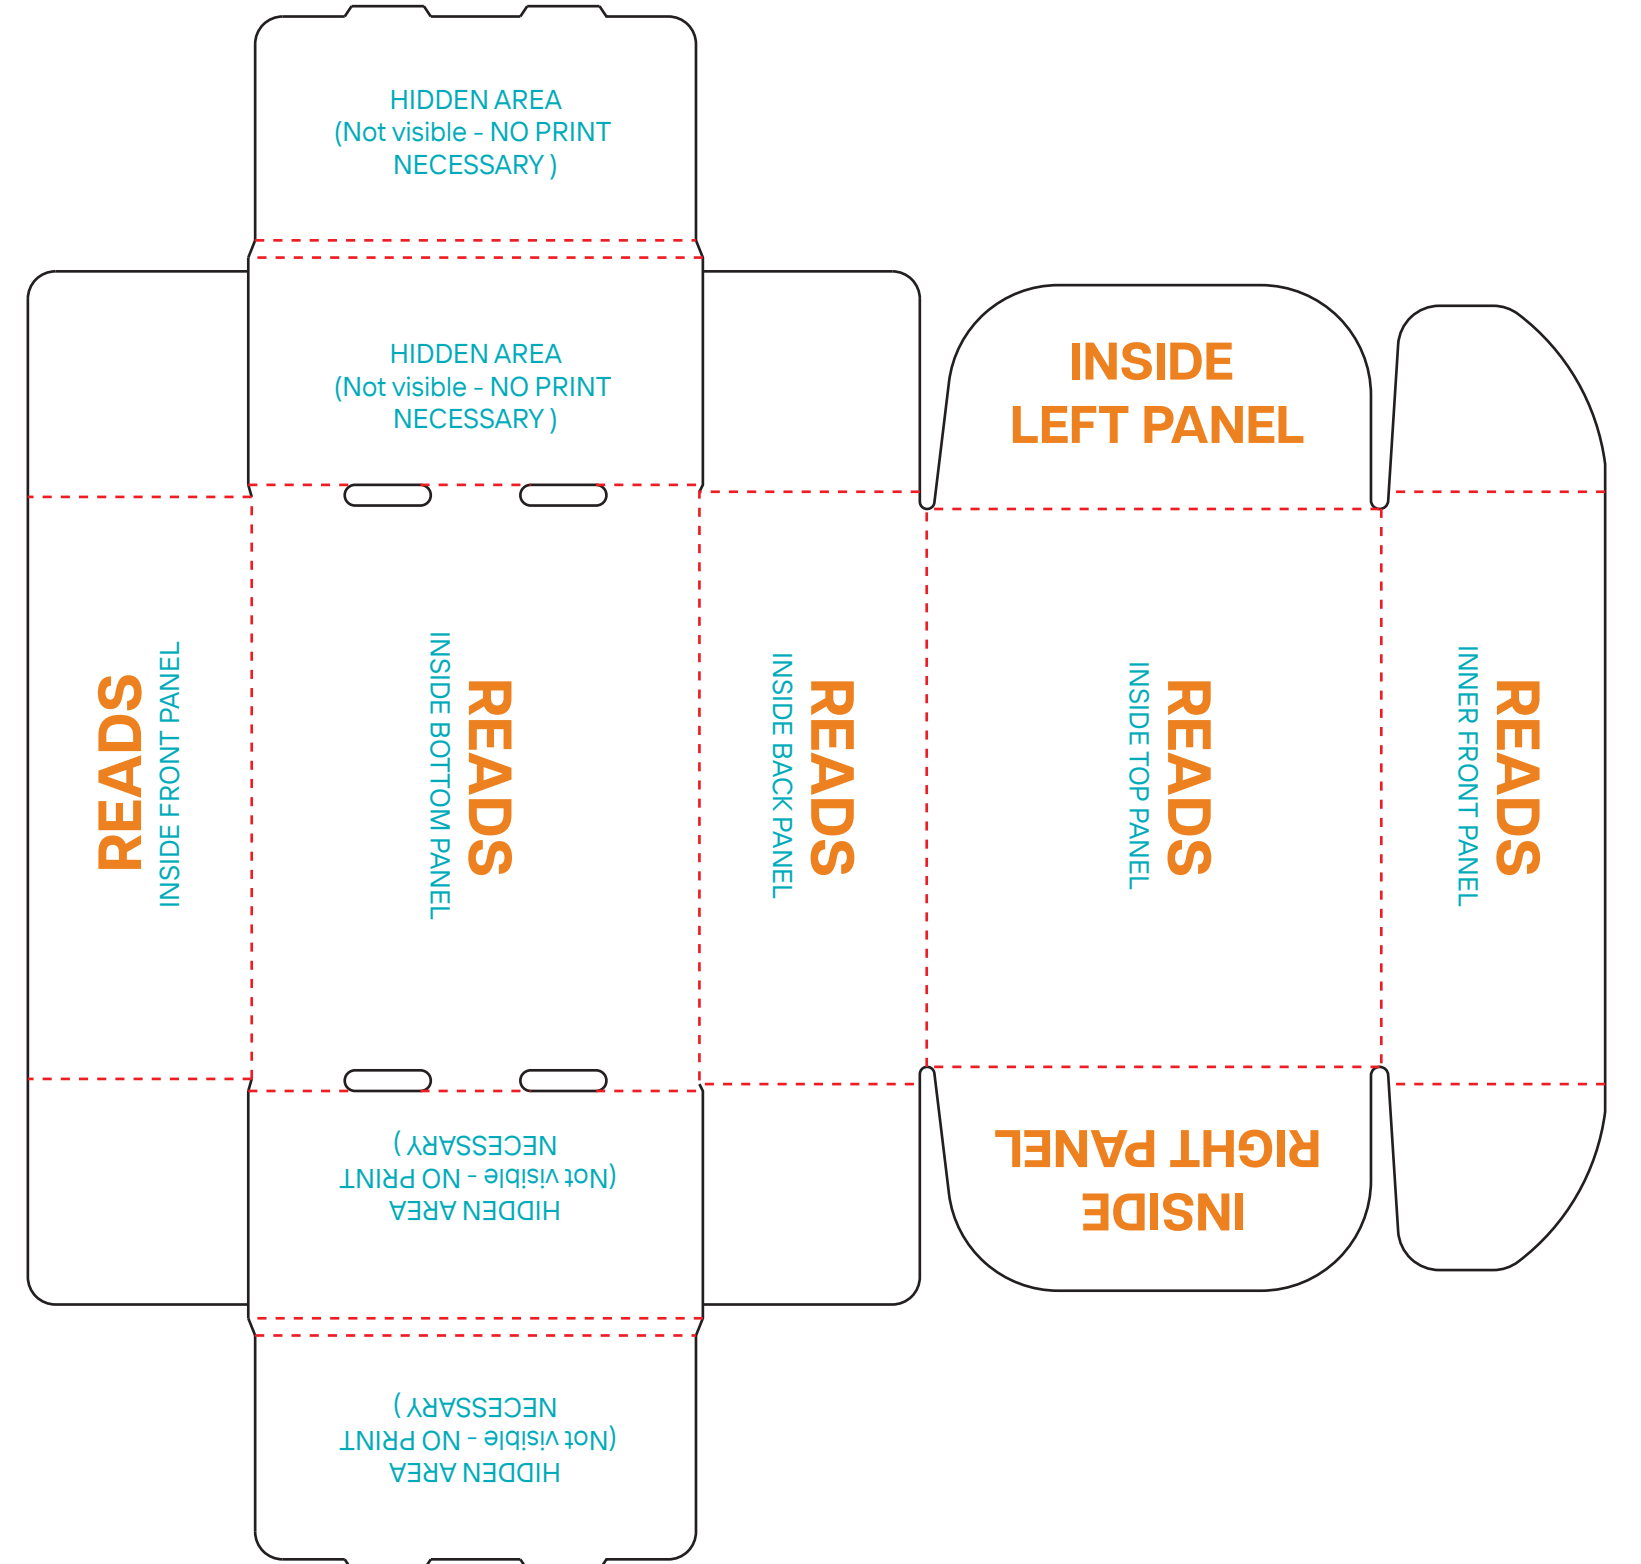

MAILER BOX

CREASE

CUT

OUTSIDE VIEW

NOTE: TEXT SHOWS
ART ORIENTATION

INSIDE VIEW

NOTE: TEXT SHOWS
ART ORIENTATION

SHIPPER BOX

OUTSIDE VIEW

CREASE

CUT

NOTE: TEXT SHOWS
ART ORIENTATION

GABLE BOX

OUTSIDE VIEW

NOTE: TEXT SHOWS
ART ORIENTATION

CREASE

NOTE: TEXT SHOWS ART ORIENTATION

CREASE

CUT

SQUARE TUBE MAILER

OUTSIDE VIEW

NOTE: TEXT SHOWS ART ORIENTATION

CREASE

CUT

TRIANGLE TUBE MAILER

OUTSIDE VIEW

NOTE: TEXT SHOWS
ART ORIENTATION

CREASE

CUT