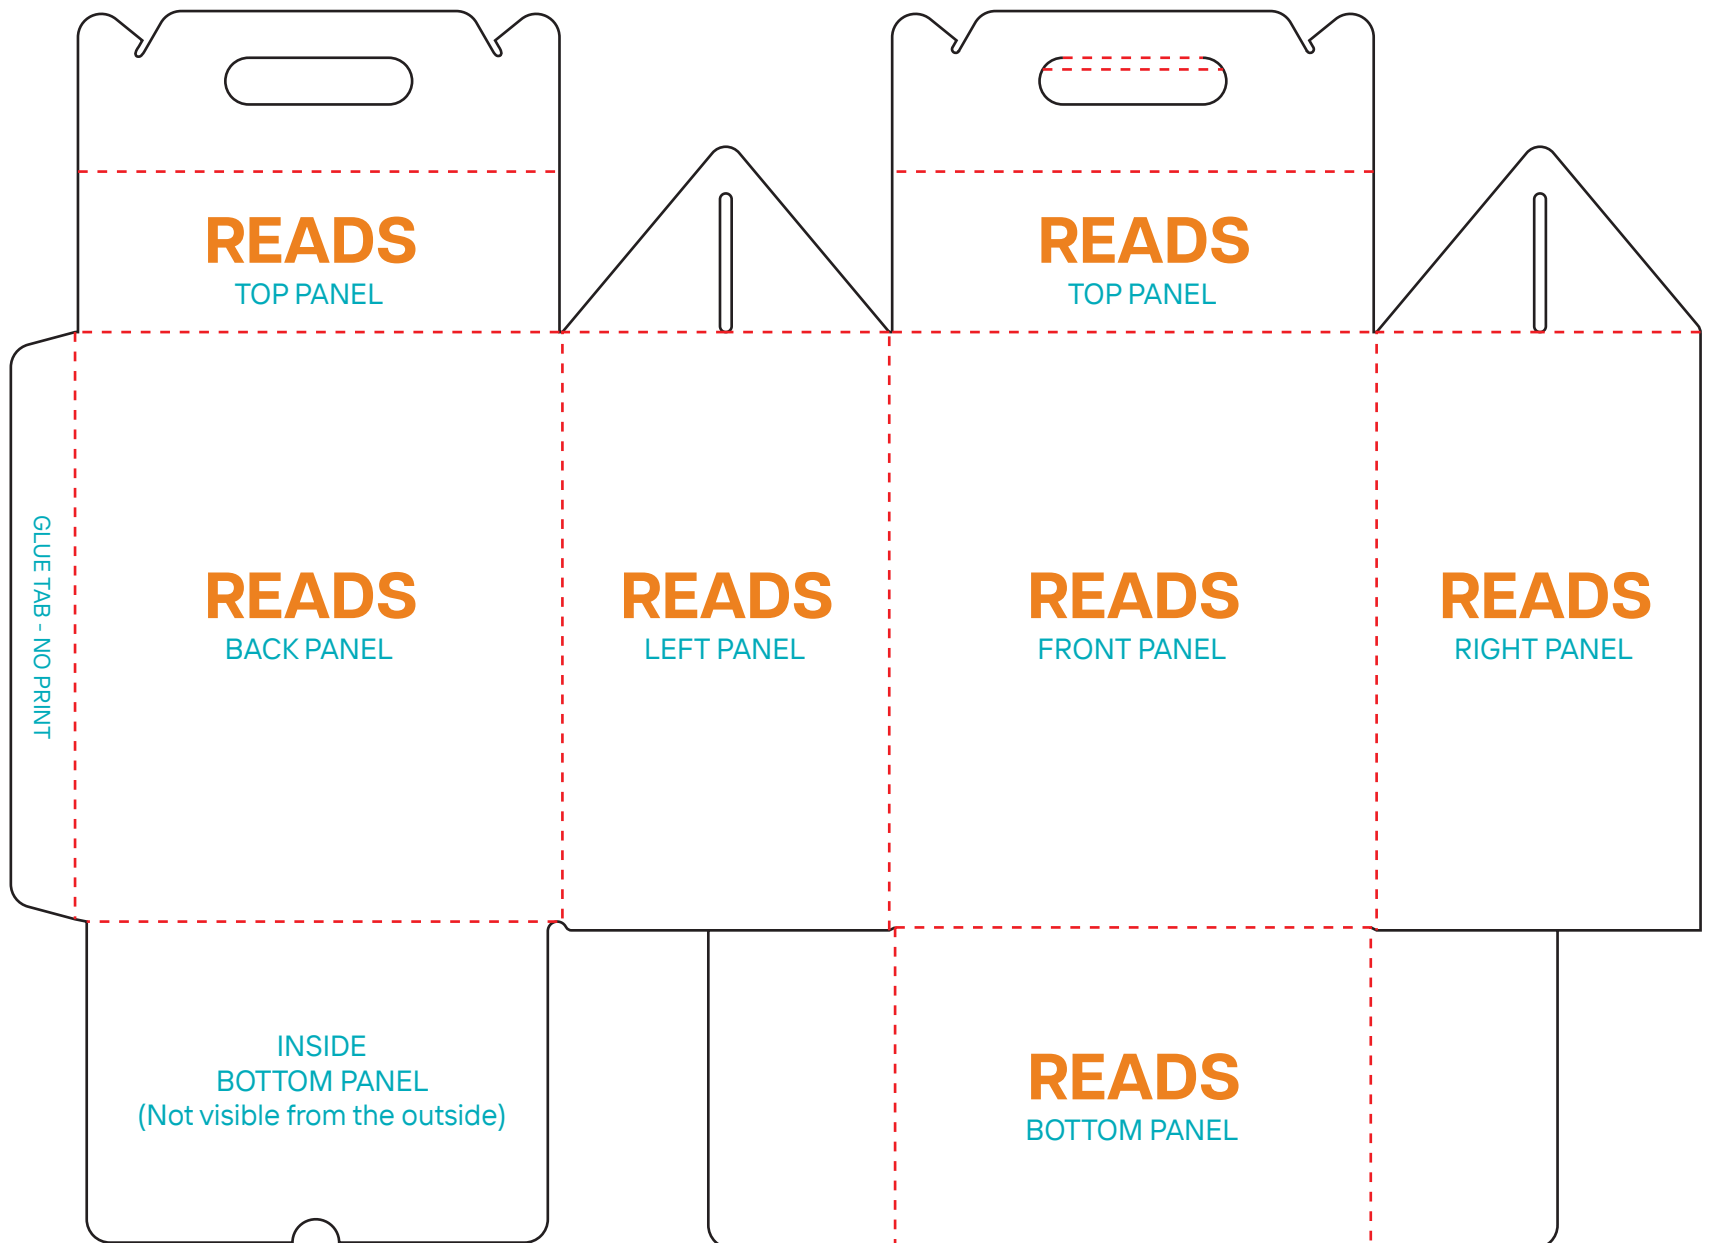

MAILER BOX

CREASE

CUT

OUTSIDE VIEW

NOTE: TEXT SHOWS
ART ORIENTATION

INSIDE VIEW

NOTE: TEXT SHOWS
ART ORIENTATION

SHIPPER BOX

OUTSIDE VIEW

CREASE

CUT

NOTE: TEXT SHOWS
ART ORIENTATION

GABLE BOX

OUTSIDE VIEW

NOTE: TEXT SHOWS
ART ORIENTATION

CREASE

CUT

RETAIL BOX

CREASE

CUT

OUTSIDE VIEW

NOTE: TEXT SHOWS
ART ORIENTATION

LITERATURE MAILER

OUTSIDE VIEW

NOTE: TEXT SHOWS ART ORIENTATION

CREASE

CUT

SQUARE TUBE MAILER

OUTSIDE VIEW

NOTE: TEXT SHOWS ART ORIENTATION

CREASE

CUT